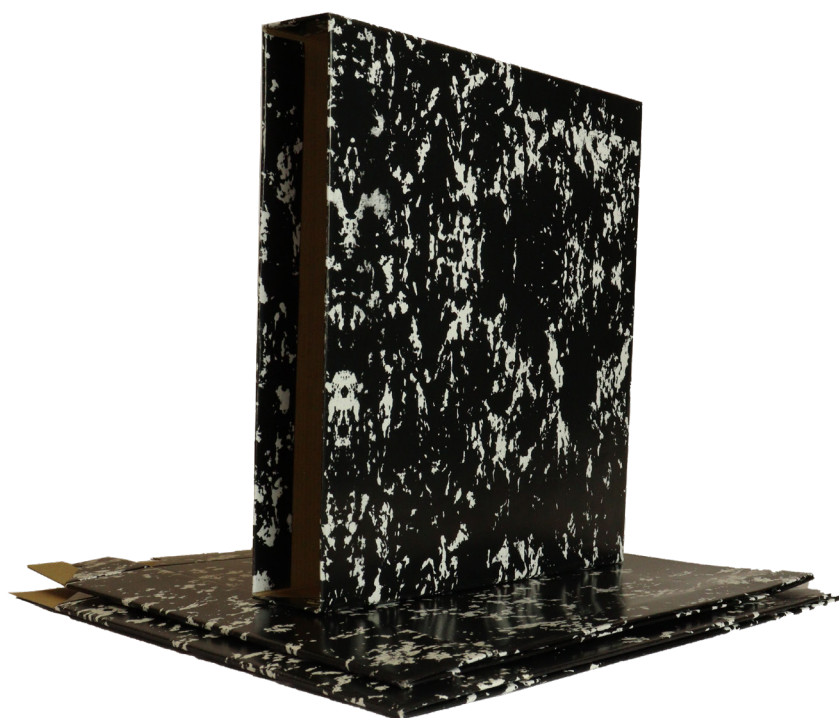

Cartonex

Artigos Escolares e de Escritório, Lda.

Caixa Desmontável em Canelado Revestido a Cartolina Marmoreada

Disassembled Box Coated in Marbled Cardboard.
Caja Desmontable Cubierto de Cartulina Marmoreada.

Arquivadores

Ref. Ref. Ref.	Formato Sizing Dimension	 AxBxC	Quantidade Quantity Cantidad
CM 130-A	350x290x80		10 / 50
CM 130-C	310x290x80		10 / 50
CM 130-O/A	250x220x80		10 / 50
CM 130-O/B	210x290x80		10 / 50
CM 131-A	350x290x60		10 / 50
CM 131-C	310x290x60		10 / 50
CM 131-O/A	250x220x60		10 / 50
CM 131-O/B	210x290x60		10 / 50
CM 132-A	350x290x40		10 / 50
CM 132-C	310x290x40		10 / 50
CM 132-O/A	250x220x40		10 / 50
CM 131-O/B	210x290x40		10 / 50