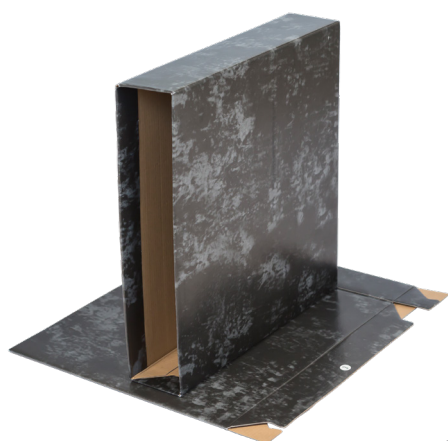

(a)

(b)

Arquivadores

Ref. Ref.	Formato Sizing Dimension	 AxBxC	Ferragem Arch Arco	Quantidade Quantity Cantidad
310/80	310x285x80		IDEAL (a) / SLIDE IN PLATE (b)	10 / 50
310/60	310x285x60		IDEAL (a) / SLIDE IN PLATE (b)	10 / 50
310/40	310x285x40		IDEAL (a) / SLIDE IN PLATE (b)	10 / 50
350/80	350x285x80		IDEAL (a) / SLIDE IN PLATE (b)	10 / 50
350/60	350x285x60		IDEAL (a) / SLIDE IN PLATE (b)	10 / 50
350/40	350x285x40		IDEAL (a) / SLIDE IN PLATE (b)	10 / 50